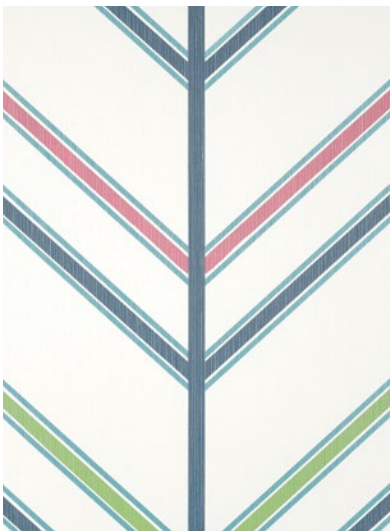

Print Type: Digital Print
Match: Half Drop
Vertical Repeat: 41" (104 cm)
Width: 27" (69 cm)
Made In USA

Printed Fabric-7 colorways

Content: 100% Linen
Vertical Repeat: 41" (104 cm)
Horizontal Repeat: 54" (137 cm)
Width: 54" (137 cm)
Made In UK

DOOLEY

Depicting enchanting and novelty motifs taken from an antique porcelain piece, Dooley's fun elements give a playful energy.

Wallpaper-6 colorways

Print Type: Screen Print
Match: Straight
Vertical Repeat: 13½" (34 cm)
Width: 27" (69 cm)
Made In USA