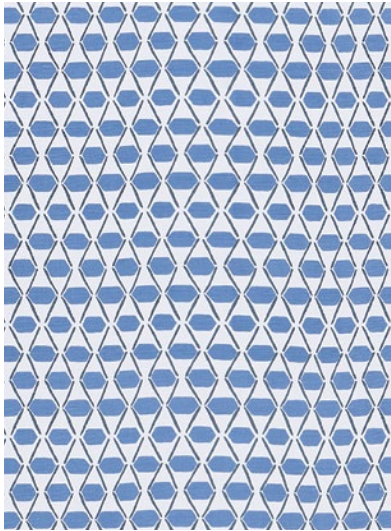

Canopy Patterns

DENVER

Denver is a small-scale two-tone companion that coordinates with all patterns in the Canopy collection.

Wallpaper—5 colorways

Print Type: Screen Print

Match: Straight

Vertical Repeat: 3" (10 cm)

Width: 27" (69 cm)

Made In USA

Printed Fabric—5 colorways

Content: 56% Linen, 44% Cotton

Vertical Repeat: 3¾" (10 cm)

Horizontal Repeat: 1¼" (3 cm)

Width: 54" (137 cm)

Made In India