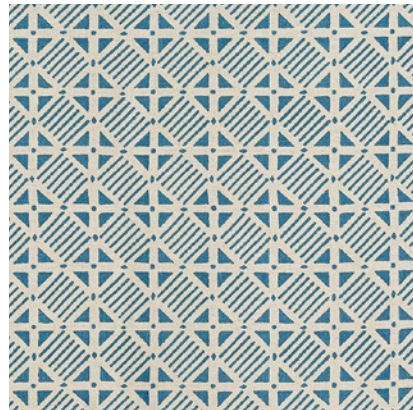

TYBEE BUD WALLPAPER
*Headboard in Tybee Tree
Pillows in Indies Ikat & Kismet Stripe
Draperies & Duvet Cover with Perla Tape
in Dawn Linen from Palisades*

Kismet Patterns

Visit us at thibautdesign.com to see all the available colorways in this collection

MATISSE LEAF
wallpaper & fabric

ELEPHANT / ELEPHANT VELVET
wallpaper & fabric

MENDOZA SUZANI
wallpaper & fabric

TYBEE BUD
wallpaper

TYBEE TREE
fabric

LOMITA STRIPE
fabric

INDIES IKAT
wallpaper & fabric

PALAWAN
wallpaper

EMILY
wallpaper

AGAVE STRIPE
wallpaper

KISMET STRIPE
fabric

PLAZA
fabric

Patterns shown are not to scale. The colors in this brochure may vary from the original product and ordering samples is recommended.