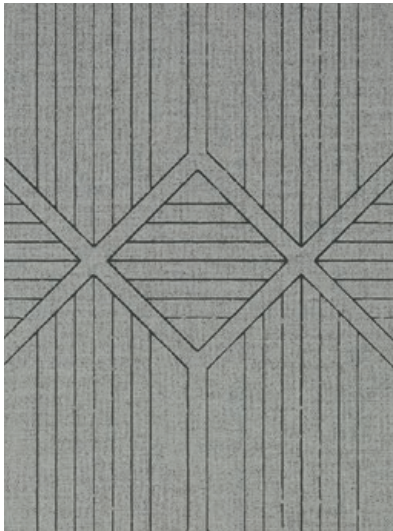

HAYWORTH

Graceful parallel lines create large blocks in this screen-printed pattern. Subtle toning and graphic accent lines run throughout this refined design.

9 colorways

Print Type: Screen on Non-woven
Match: Straight
Vertical Repeat: 25¼" (64 cm)
Width: 27" (69 cm)
Made in USA

HORIZON

Hand-painted artwork inspired the visual effect of Horizon. This organic horizontal pattern creates a soothing and soulful atmosphere.

6 colorways

Print Type: Screen on Non-woven
Match: Straight
Vertical Repeat: 25¼" (64 cm)
Width: 27" (69 cm)
Made in USA

HALF MOON

Melrose Chair in Avery from Reverie

HORIZON
Eaton Ottoman in Interval Matelassé from Solstice

Modern Resource Patterns

MORI

Named after the Japanese word for forest, Mori is fitting for this design that simulates an intricate lattice of branches. Screen-printed for a modern look, Mori comes in matt and metallic color combinations for added sophistication.

8 colorways

Print Type: Screen on Non-woven
Match: Straight
Vertical Repeat: 36" (91 cm)
Width: 27" (69 cm)
Made in USA

NOAM

Graceful and graphic, Noam's lines adorn a textural background. Raised ink accentuates this dynamic pattern.