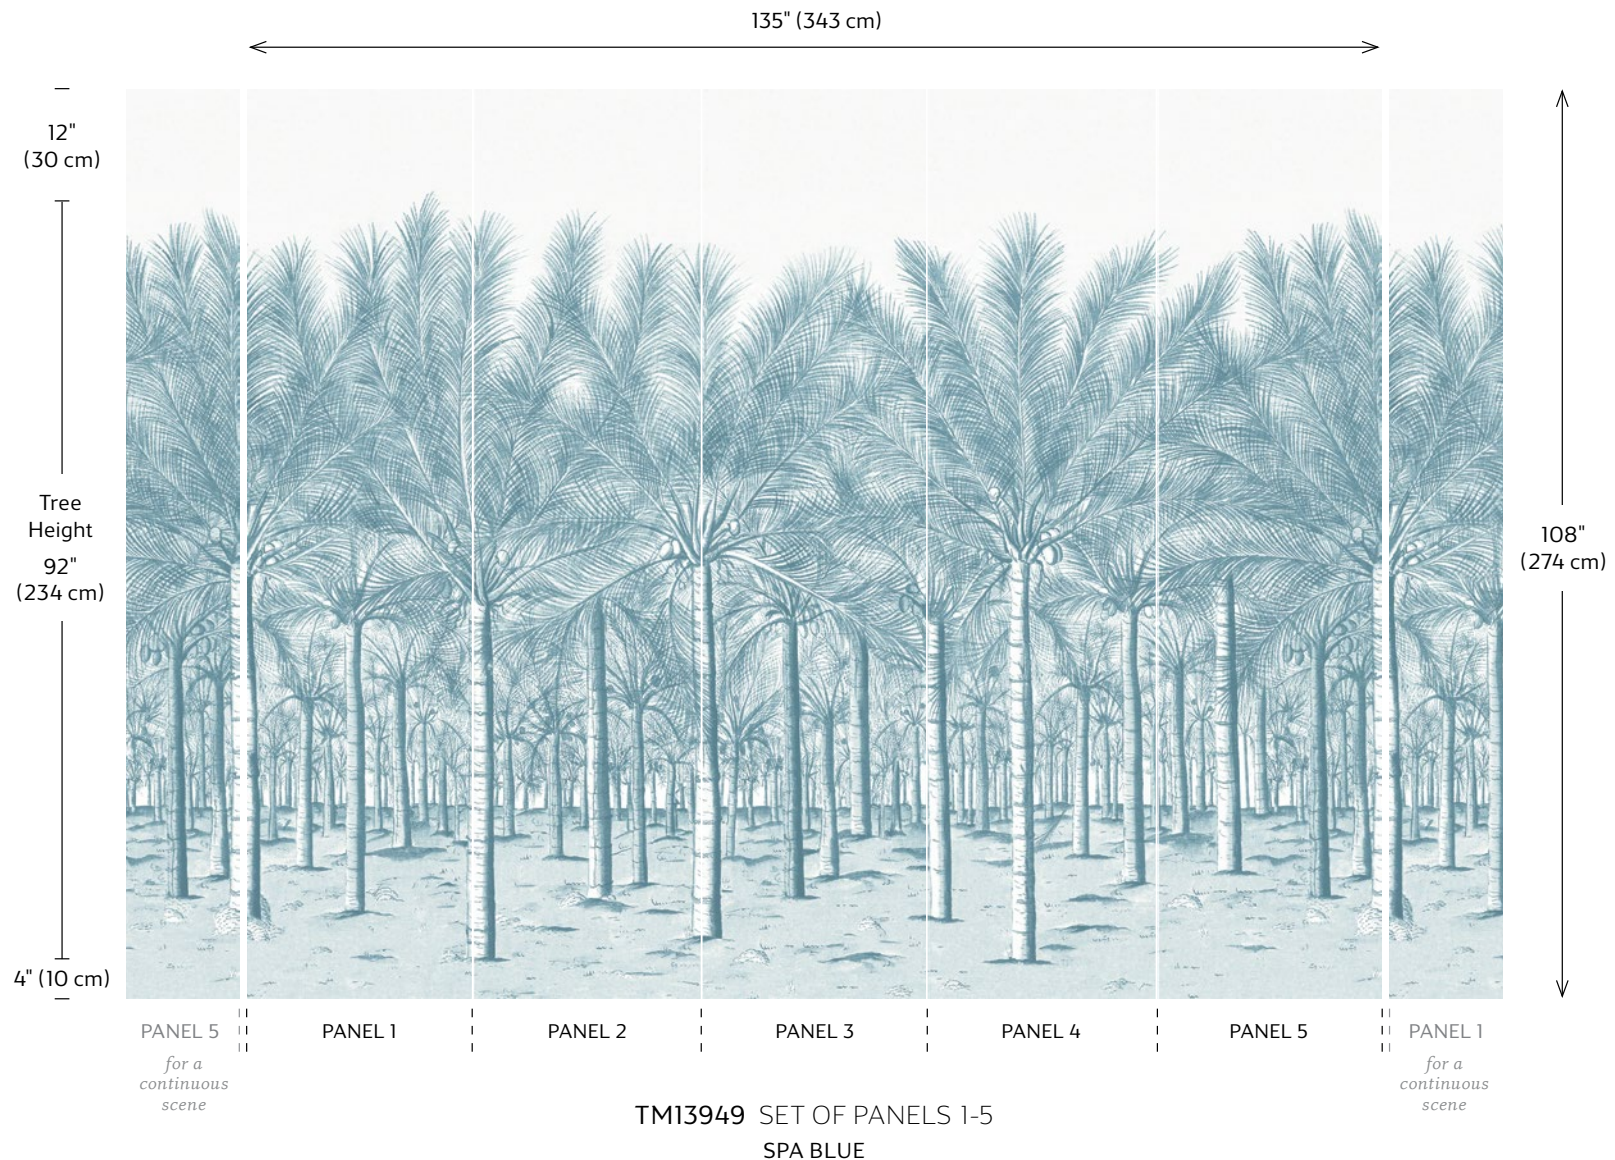

GREEN AND WHITE

GREEN AND BLUE

SPA BLUE

NAVY

SAGE

Wallcovering—5 colorways
Print Type: Gravure on Vinyl
Match: Half Drop
Width: 27" (69 cm)
Vertical Repeat: 25" (64 cm)
Made In USA

Palm Grove Mural

Inspired by an antique drawing from the late 1800s, Palm Grove Mural is a feast for the eyes and immerses a room in a beautiful scene of coconut palm trees.

Mural-4 colorways

Print Type: Digital

Match: Straight

Width: 135" (343 cm) for 5 panels

Horizontal Repeat: 135" (343 cm)

Made In USA

TM13948 PANELS 1-3
BEIGE

TM13950 PANELS 1-3
BLACK TEA

TM13951 PANELS 1-3
NAVY

Palm Grove Mural is sold as a five panel set, only. The following page shows schematic in the Spa Blue colorway.

THIBAUT®

Palm Grove Mural-5 panel set

The Palm Grove Mural is a five panel set that totals 135" or 11.25' (343 cm) wide. Each panel is 27" (69 cm) wide and 108" or 9' (274 cm) high*. The five panel set totals 101.25 square feet, and is only sold as a set, not as individual panels.

Multiple sets can be ordered for a continuous scene, as the left side of Panel 1 joins with the right side of Panel 5.

*Custom size available 20% larger with a total height of 144" or 12' (366 cm) and a width of 162" or 13.5' (412 cm). Please allow 2 weeks for custom orders. See website for detailed schematics.