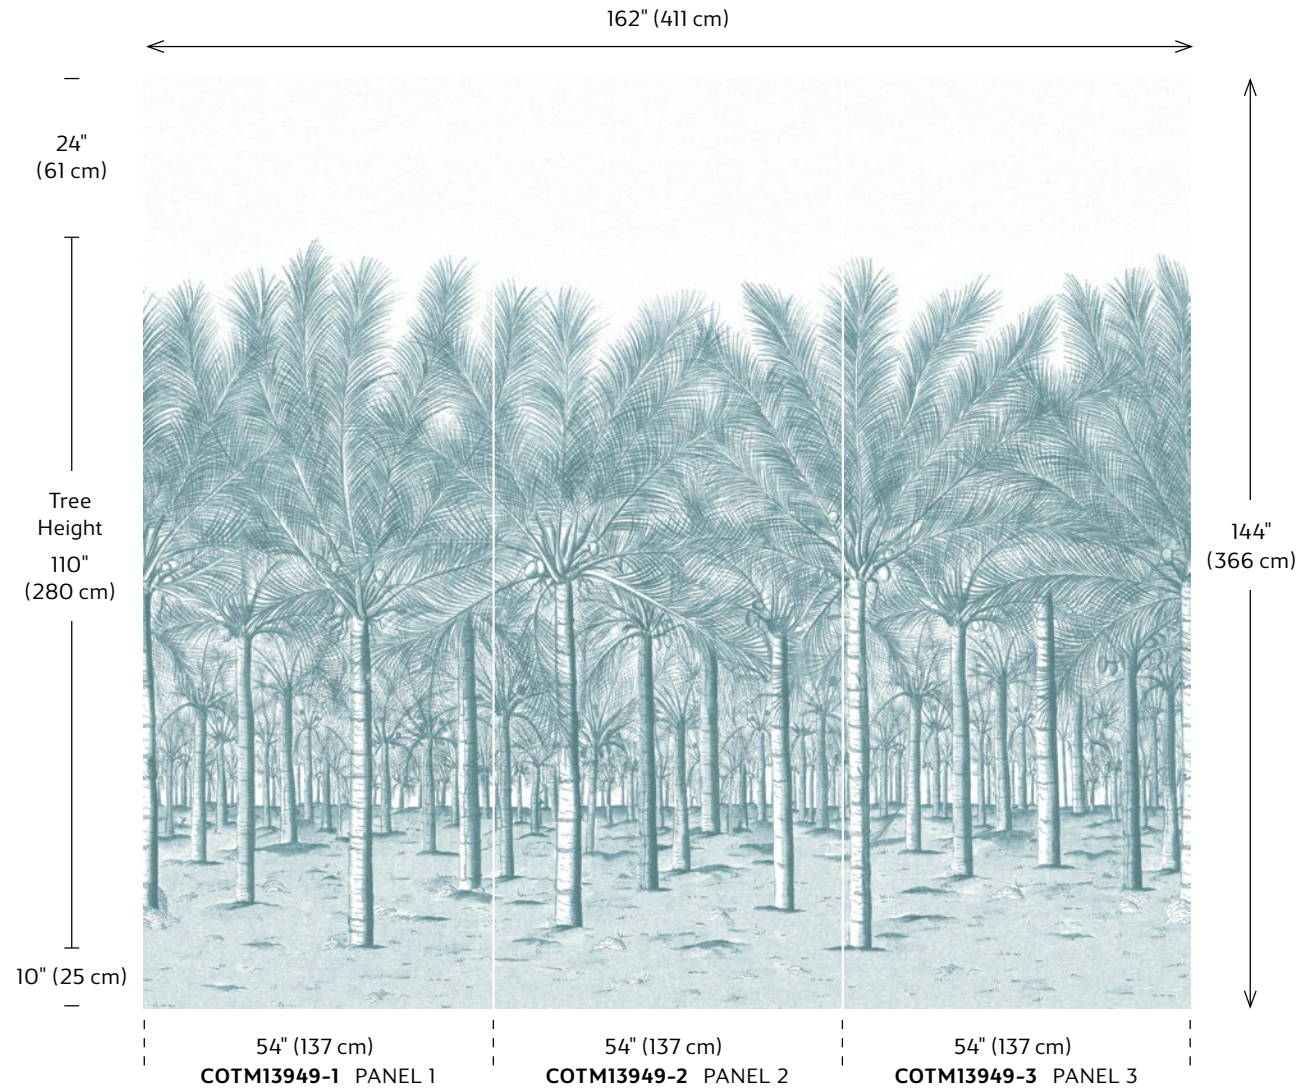

Palm Grove Custom Mural

Available in all 4 colorways

SPA BLUE

COTM13949 for full set of 3 panels

A minimum of three 54" (137 cm) panels are required for custom orders. Additional individual panels can be ordered after the minimum is reached.

The right side of Panel 3 joins up with the left side of Panel 1 for a continuous scene. Please allow 2-3 weeks for custom orders.