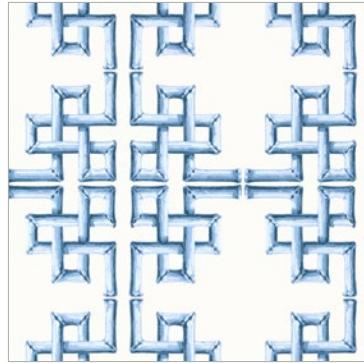

Boca Bamboo

A graphic yet timeless wallpaper, Boca Bamboo offers a fresh interpretation of a modern lattice formed with intricately placed bamboo.

BLUE

Wallpaper-6 colorways
Print Type: Surface
Match: Straight
Width: 27" (69 cm)
Vertical Repeat: 12¾" (32 cm)
Made In UK