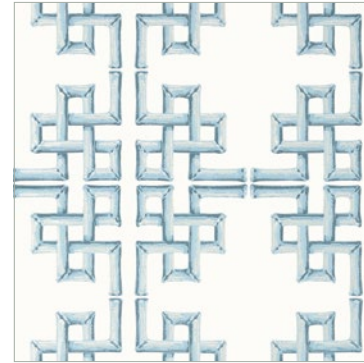

Boca Bamboo

A graphic yet timeless wallpaper, Boca Bamboo offers a fresh interpretation of a modern lattice formed with intricately placed bamboo.

SPA BLUE

Wallpaper-6 colorways
Print Type: Surface
Match: Straight
Width: 27" (69 cm)
Vertical Repeat: 12¾" (32 cm)
Made In UK