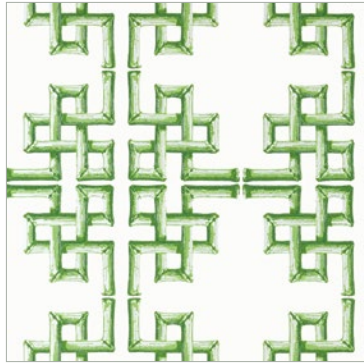

BEIGE

Wallpaper - 7 colorways
Print Type: Screen
Match: Half Drop
Width: 27" (69 cm)
Vertical Repeat: 36" (91 cm)
Made In USA

Banana Tree wallpaper
Headboard in Ivory from Club Velvet

Boca Bamboo

A graphic yet timeless wallpaper, Boca Bamboo offers a fresh interpretation of a modern lattice formed with intricately placed bamboo.

GREEN

BLUE

SPA BLUE

BLUE AND GREEN

CORAL

BEIGE

Wallpaper-6 colorways
Print Type: Surface
Match: Straight
Width: 27" (69 cm)
Vertical Repeat: 12¾" (32 cm)
Made In UK

*Boca Bamboo wallpaper
Darien Chairs in Sky from Club Velvet*