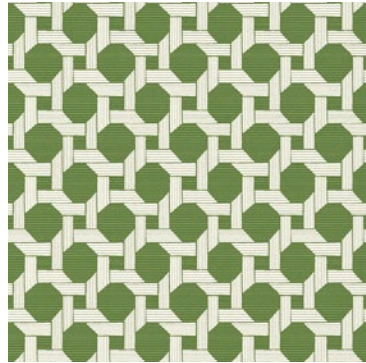

BEIGE

Wallpaper - 7 colorways
Print Type: Screen
Match: Half Drop
Width: 27" (69 cm)
Vertical Repeat: 36" (91 cm)
Made In USA

Banana Tree wallpaper
Headboard in Ivory from Club Velvet

Boca Bamboo

A graphic yet timeless wallpaper, Boca Bamboo offers a fresh interpretation of a modern lattice formed with intricately placed bamboo.

GREEN

BLUE

SPA BLUE

BLUE AND GREEN

CORAL

BEIGE

Wallpaper-6 colorways
Print Type: Surface
Match: Straight
Width: 27" (69 cm)
Vertical Repeat: 12¾" (32 cm)
Made In UK

*Boca Bamboo wallpaper
Darien Chairs in Sky from Club Velvet*

Boca Bamboo wallpaper

Charter

Charter offers a charming mid-scale geometric for the walls, evocative of interlocking chains and inspired by an antique textile.

DARK GREEN

CORAL

SAGE

SPA BLUE

BEIGE