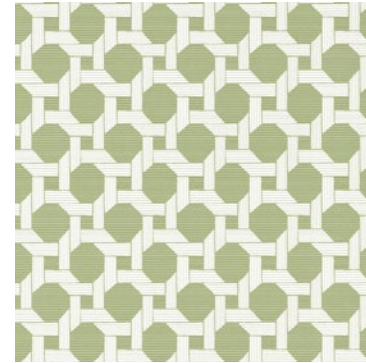

GREEN

BLUE

SPA BLUE

BLUE AND GREEN

CORAL

BEIGE

Wallpaper-6 colorways
Print Type: Surface
Match: Straight
Width: 27" (69 cm)
Vertical Repeat: 12¾" (32 cm)
Made In UK

*Boca Bamboo wallpaper
Darien Chairs in Sky from Club Velvet*

Boca Bamboo wallpaper

Charter

Charter offers a charming mid-scale geometric for the walls, evocative of interlocking chains and inspired by an antique textile.

DARK GREEN

CORAL

SAGE

SPA BLUE

BEIGE

BLUE

Wallpaper-6 colorways

Print Type: Gravure

Match: Straight

Width: 27" (69 cm)

Vertical Repeat: 2¾" (7 cm)

Made In USA

Charter wallpaper