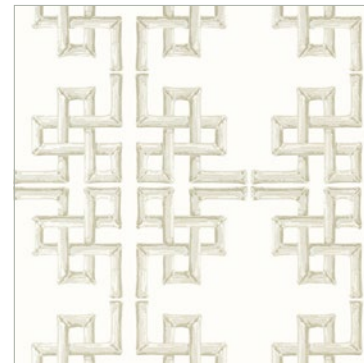

BEIGE

Wallpaper - 7 colorways
Print Type: Screen
Match: Half Drop
Width: 27" (69 cm)
Vertical Repeat: 36" (91 cm)
Made In USA

Banana Tree wallpaper
Headboard in Ivory from Club Velvet

Boca Bamboo

A graphic yet timeless wallpaper, Boca Bamboo offers a fresh interpretation of a modern lattice formed with intricately placed bamboo.

GREEN

BLUE

SPA BLUE

BLUE AND GREEN

CORAL

BEIGE

Wallpaper-6 colorways
Print Type: Surface
Match: Straight
Width: 27" (69 cm)
Vertical Repeat: 12¾" (32 cm)
Made In UK

*Boca Bamboo wallpaper
Darien Chairs in Sky from Club Velvet*

Boca Bamboo wallpaper

Charter

Charter offers a charming mid-scale geometric for the walls, evocative of interlocking chains and inspired by an antique textile.

DARK GREEN

CORAL

SAGE

SPA BLUE

BEIGE