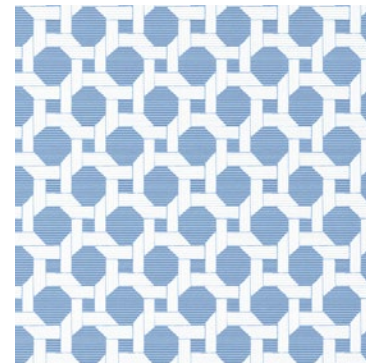

GREEN

BLUE

SPA BLUE

BLUE AND GREEN

CORAL

BEIGE

Wallpaper-6 colorways
Print Type: Surface
Match: Straight
Width: 27" (69 cm)
Vertical Repeat: 12¾" (32 cm)
Made In UK

*Boca Bamboo wallpaper
Darien Chairs in Sky from Club Velvet*

Boca Bamboo wallpaper

Charter

Charter offers a charming mid-scale geometric for the walls, evocative of interlocking chains and inspired by an antique textile.

DARK GREEN

CORAL

SAGE

SPA BLUE

BEIGE

BLUE

Wallpaper-6 colorways

Print Type: Gravure

Match: Straight

Width: 27" (69 cm)

Vertical Repeat: 2¾" (7 cm)

Made In USA

Charter wallpaper