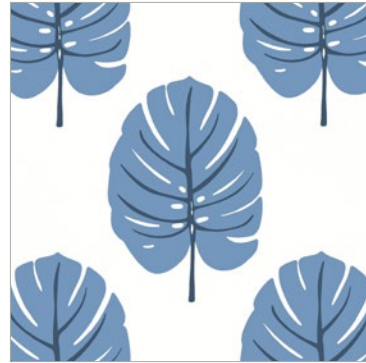

Monstera

Monstera showcases a simplified drawing of the magnificent Monstera leaf, a botanical beauty that grows in tropical forests. This wallcovering has a symmetrical repeat that creates a captivating jolt of color.

BLUE

Wallpaper-5 colorways
Print Type: Screen
Match: Straight
Width: 27" (69 cm)
Vertical Repeat: 18" (46 cm)
Made In USA