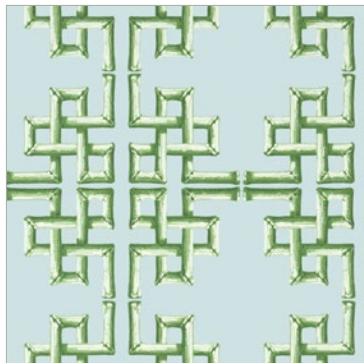

BEIGE

Wallpaper - 7 colorways
Print Type: Screen
Match: Half Drop
Width: 27" (69 cm)
Vertical Repeat: 36" (91 cm)
Made In USA

Banana Tree wallpaper
Headboard in Ivory from Club Velvet

Boca Bamboo

A graphic yet timeless wallpaper, Boca Bamboo offers a fresh interpretation of a modern lattice formed with intricately placed bamboo.

GREEN

BLUE

SPA BLUE

BLUE AND GREEN

CORAL

BEIGE

Wallpaper-6 colorways
Print Type: Surface
Match: Straight
Width: 27" (69 cm)
Vertical Repeat: 12¾" (32 cm)
Made In UK

*Boca Bamboo wallpaper
Darien Chairs in Sky from Club Velvet*