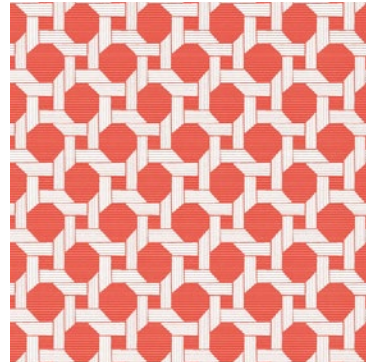

BEIGE

Wallpaper - 7 colorways
Print Type: Screen
Match: Half Drop
Width: 27" (69 cm)
Vertical Repeat: 36" (91 cm)
Made In USA

Banana Tree wallpaper
Headboard in Ivory from Club Velvet

Boca Bamboo

A graphic yet timeless wallpaper, Boca Bamboo offers a fresh interpretation of a modern lattice formed with intricately placed bamboo.

GREEN

BLUE

SPA BLUE

BLUE AND GREEN

CORAL

BEIGE

Wallpaper-6 colorways
Print Type: Surface
Match: Straight
Width: 27" (69 cm)
Vertical Repeat: 12¾" (32 cm)
Made In UK

*Boca Bamboo wallpaper
Darien Chairs in Sky from Club Velvet*

Boca Bamboo wallpaper

Charter

Charter offers a charming mid-scale geometric for the walls, evocative of interlocking chains and inspired by an antique textile.

DARK GREEN

CORAL

SAGE

SPA BLUE

BEIGE