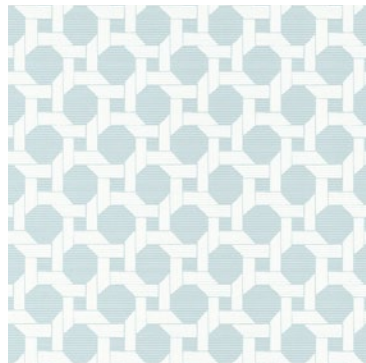

GREEN

BLUE

SPA BLUE

BLUE AND GREEN

CORAL

BEIGE

Wallpaper-6 colorways
Print Type: Surface
Match: Straight
Width: 27" (69 cm)
Vertical Repeat: 12¾" (32 cm)
Made In UK

*Boca Bamboo wallpaper
Darien Chairs in Sky from Club Velvet*

Boca Bamboo wallpaper

Charter

Charter offers a charming mid-scale geometric for the walls, evocative of interlocking chains and inspired by an antique textile.

DARK GREEN

CORAL

SAGE

SPA BLUE

BEIGE

BLUE

Wallpaper-6 colorways

Print Type: Gravure

Match: Straight

Width: 27" (69 cm)

Vertical Repeat: 2¾" (7 cm)

Made In USA

Charter wallpaper