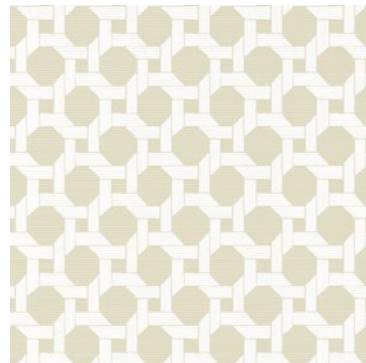

GREEN

BLUE

SPA BLUE

BLUE AND GREEN

CORAL

BEIGE

Wallpaper-6 colorways
Print Type: Surface
Match: Straight
Width: 27" (69 cm)
Vertical Repeat: 12¾" (32 cm)
Made In UK

*Boca Bamboo wallpaper
Darien Chairs in Sky from Club Velvet*

Boca Bamboo wallpaper

Charter

Charter offers a charming mid-scale geometric for the walls, evocative of interlocking chains and inspired by an antique textile.

DARK GREEN

CORAL

SAGE

SPA BLUE

BEIGE

BLUE

Wallpaper-6 colorways

Print Type: Gravure

Match: Straight

Width: 27" (69 cm)

Vertical Repeat: 2¾" (7 cm)

Made In USA

Charter wallpaper