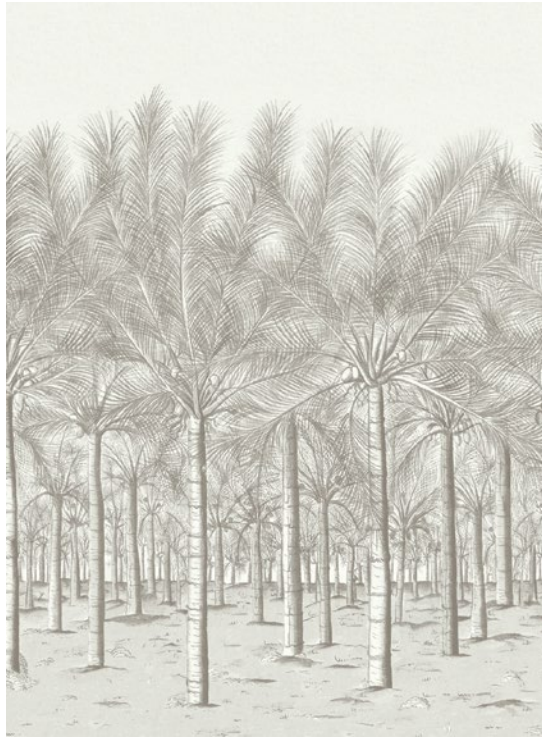

the
PALM GROVE
collection

*Queen Palm wallcovering
Greenwich Chairs in Cobblestone from Passage*

On the cover: Palm Grove Mural

Queen Palm

Queen Palm is a performance vinyl wallcovering with magnitude, style, and staying power. This statement pattern portrays a bird's eye view of a palm tree in full foliage. The energizing print is enhanced with a faux grasscloth emboss that adds dimensional texture.

GREEN AND WHITE

GREEN AND BLUE

SPA BLUE

NAVY

SAGE

Wallcovering—5 colorways
Print Type: Gravure on Vinyl
Match: Half Drop
Width: 27" (69 cm)
Vertical Repeat: 25" (64 cm)
Made In USA

Palm Grove Mural

Inspired by an antique drawing from the late 1800s, Palm Grove Mural is a feast for the eyes and immerses a room in a beautiful scene of coconut palm trees.

Mural-4 colorways

Print Type: Digital

Match: Straight

Width: 135" (343 cm) for 5 panels

Horizontal Repeat: 135" (343 cm)

Made In USA

TM13948 PANELS 1-3
BEIGE

TM13950 PANELS 1-3
BLACK TEA

TM13951 PANELS 1-3
NAVY

Palm Grove Mural is sold as a five panel set, only. The following page shows schematic in the Spa Blue colorway.

THIBAUT®

Palm Grove Mural-5 panel set

The Palm Grove Mural is a five panel set that totals 135" or 11.25' (343 cm) wide. Each panel is 27" (69 cm) wide and 108" or 9' (274 cm) high*. The five panel set totals 101.25 square feet, and is only sold as a set, not as individual panels.