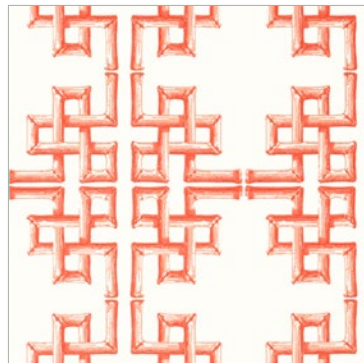

BEIGE

Wallpaper - 7 colorways
Print Type: Screen
Match: Half Drop
Width: 27" (69 cm)
Vertical Repeat: 36" (91 cm)
Made In USA

Banana Tree wallpaper
Headboard in Ivory from Club Velvet

Boca Bamboo

A graphic yet timeless wallpaper, Boca Bamboo offers a fresh interpretation of a modern lattice formed with intricately placed bamboo.

GREEN

BLUE

SPA BLUE

BLUE AND GREEN

CORAL

BEIGE

Wallpaper-6 colorways
Print Type: Surface
Match: Straight
Width: 27" (69 cm)
Vertical Repeat: 12¾" (32 cm)
Made In UK

*Boca Bamboo wallpaper
Darien Chairs in Sky from Club Velvet*

Boca Bamboo wallpaper

Charter

Charter offers a charming mid-scale geometric for the walls, evocative of interlocking chains and inspired by an antique textile.

DARK GREEN

CORAL

SAGE

SPA BLUE

BEIGE