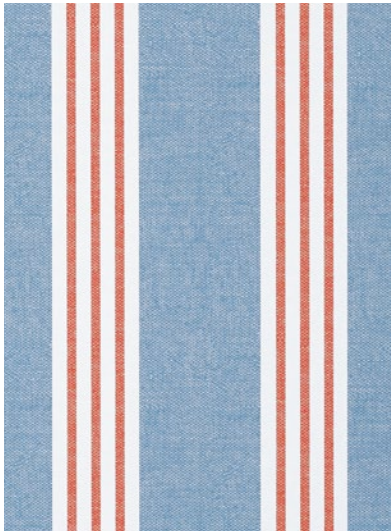

Pavilion Patterns

AKARI

A dainty and delicate pattern in soft tonal colorways named from the Japanese word, Akari, meaning light and illumination, implying weightlessness.

10 colorways

Embossed Vinyl Non-Woven Wallcovering
Match: Straight
Width: 27" (69 cm)
Vertical Repeat: 5¼" (13 cm)
Made In USA

CANVAS STRIPE

Canvas Stripe is timeless in every way. Stripes never go out of style, and the performance characteristics of this wallcovering make it easy for its beauty to be long-lasting. Achieve an elevated upholstery look to the walls thanks to the linen emboss.

10 colorways

Embossed Vinyl Non-Woven Wallcovering
Match: Random
Width: 27" (69 cm)
Made In USA

CLEAR CLOUDS

In Japanese culture, clouds are often linked with an admiration for nature and widely represent hope and impermanence. This pattern's large-scale print comes to life with a lively ambiance, vibrant color, and sophisticated texture.

5 colorways

Embossed Vinyl Non-Woven Wallcovering

Match: Straight

Width: 27" (69 cm)

Vertical Repeat: 1½" (4 cm)

Made In USA

ST. THOMAS

The detail and intricacy of St. Thomas will leave you to believe this is made with natural materials! Inspired from a natural grass, this faux grasscloth pattern looks like the real thing and maintains authenticity with replicas of the tied knots throughout.