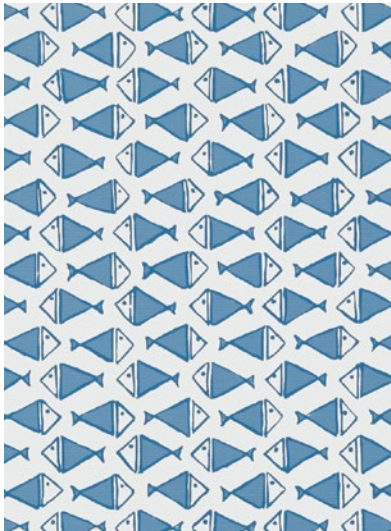

MARIS

Maris is a name of Latin origin, meaning 'of the sea'. This pattern showcases a wave design that is common in Japanese kimonos. The layered concentric circles in Maris create a fan-shaped print of ocean waves that exude a sense of tranquility.

8 colorways

Embossed Vinyl Non-Woven Wallcovering

Match: Straight

Width: 27" (69 cm)

Vertical Repeat: 3" (8 cm)

Made In USA

PISCES

Playful, intuitive, and best fit by the water, the Pisces pattern embodies all characteristics of the zodiac sign it's named after. Enjoy a mid-sized print with mirror images of stylized fish in cheerful colors. The horizontal emboss provides a texture that emulates a flowing stream of water.

5 colorways

Embossed Vinyl Non-Woven Wallcovering

Match: Straight

Width: 27" (69 cm)

Vertical Repeat: 1½" (4 cm)

Made In USA

ST. THOMAS

The detail and intricacy of St. Thomas will leave you to believe this is made with natural materials! Inspired from a natural grass, this faux grasscloth pattern looks like the real thing and maintains authenticity with replicas of the tied knots throughout.