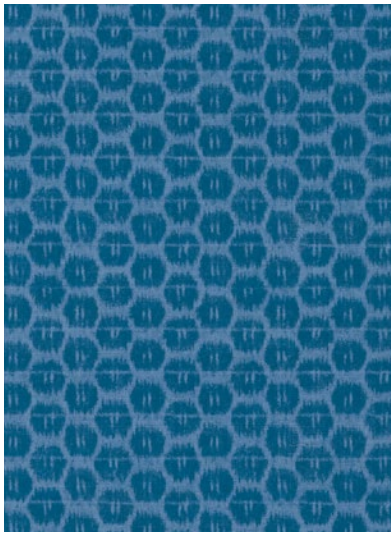

Pavilion Patterns

AKARI

A dainty and delicate pattern in soft tonal colorways named from the Japanese word, Akari, meaning light and illumination, implying weightlessness.

10 colorways

Embossed Vinyl Non-Woven Wallcovering
Match: Straight
Width: 27" (69 cm)
Vertical Repeat: 5¼" (13 cm)
Made In USA

CANVAS STRIPE

Canvas Stripe is timeless in every way. Stripes never go out of style, and the performance characteristics of this wallcovering make it easy for its beauty to be long-lasting. Achieve an elevated upholstery look to the walls thanks to the linen emboss.