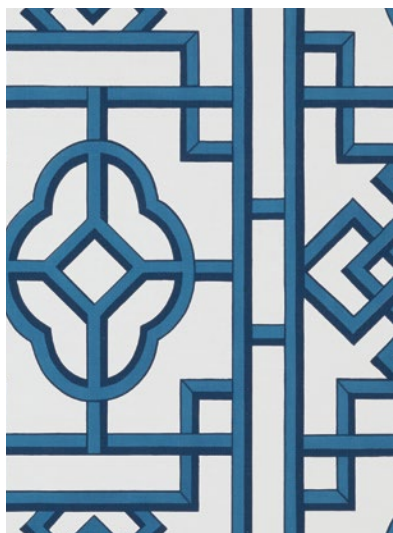

CANVAS STRIPE

Canvas Stripe is timeless in every way. Stripes never go out of style, and the performance characteristics of this wallcovering make it easy for its beauty to be long-lasting. Achieve an elevated upholstery look to the walls thanks to the linen emboss.

10 colorways

Embossed Vinyl Non-Woven Wallcovering
Match: Random
Width: 27" (69 cm)
Made In USA

CLEAR CLOUDS

In Japanese culture, clouds are often linked with an admiration for nature and widely represent hope and impermanence. This pattern's large-scale print comes to life with a lively ambiance, vibrant color, and sophisticated texture.

5 colorways

Embossed Vinyl Non-Woven Wallcovering
Match: Straight
Width: 27" (69 cm)
Vertical Repeat: 25¼" (64 cm)
Made In USA

JAPANESE GARDEN

Ashby Chairs with Upholstered Base and Swivel in Bristol from Landmark Textures
Wrapped Round Dining Table in Windward Sisal from Grasscloth Resource Vol. 2

Pavilion Patterns

GATEWAY

Bold in scale and color, Gateway is an oversized statement-making geometric that resembles a traditional Asian lattice. The emboss on the pattern appears like a paperweave texture, providing depth and dimension to the walls.