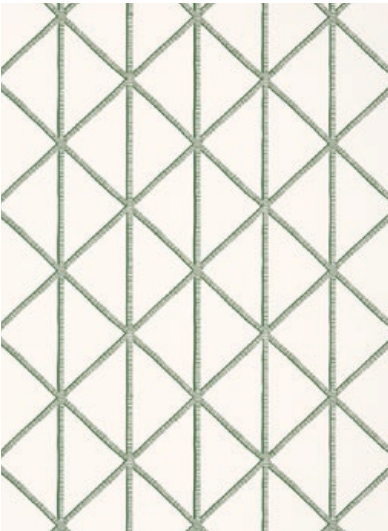

### Wallpaper—6 colorways

Print Type: Screen Print

Match: Straight

Vertical Repeat: 25¼" (64 cm)

Width: 27" (69 cm)

Made In USA

### Printed Fabric—6 colorways

Content: 90% Cotton, 10% Linen

Vertical Repeat: 25¼" (64 cm)

Horizontal Repeat: 27" (69 cm)

Width: 54" (137 cm)

Made In USA