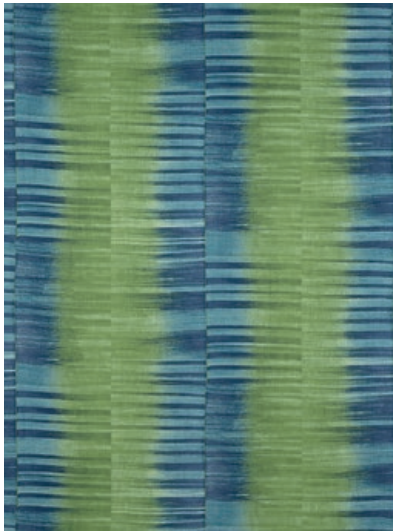

### Printed Fabric—6 colorways

Content: 60% Linen, 30% Cotton, 10% Nylon (except F910131 is 100% linen)

Vertical Repeat: 40" (101 cm)

Horizontal Repeat: 27" (69 cm)

Width: 54" (137 cm)

Made In UK

### Wallpaper—7 colorways

Print Type: Screen Print

Match: Straight

Vertical Repeat: 12½" (32 cm)

Width: 27" (69 cm)

Made In USA

### Printed Fabric—7 colorways

Content: 52% Cotton, 48% Linen

Vertical Repeat: 12½" (32 cm)

Horizontal Repeat: 13½" (34 cm)

Width: 54" (137 cm)

Made In Italy