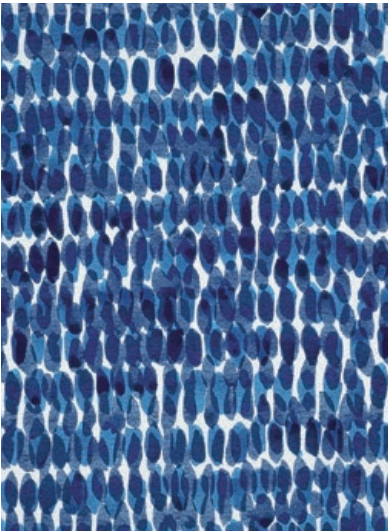

### Wallpaper—6 colorways

Print Type: Screen Print

Match: Straight

Vertical Repeat: 40" (101 cm)

Width: 27" (69 cm)

Made In UK

### Printed Fabric—6 colorways

Content: 60% Linen, 30% Cotton, 10% Nylon (except F910131 is 100% linen)

Vertical Repeat: 40" (101 cm)

Horizontal Repeat: 27" (69 cm)

Width: 54" (137 cm)

Made In UK

## RAIN WATER

Multiple layers of emphasized watercolor-like strokes create droplets with dimension in this full-coverage design.