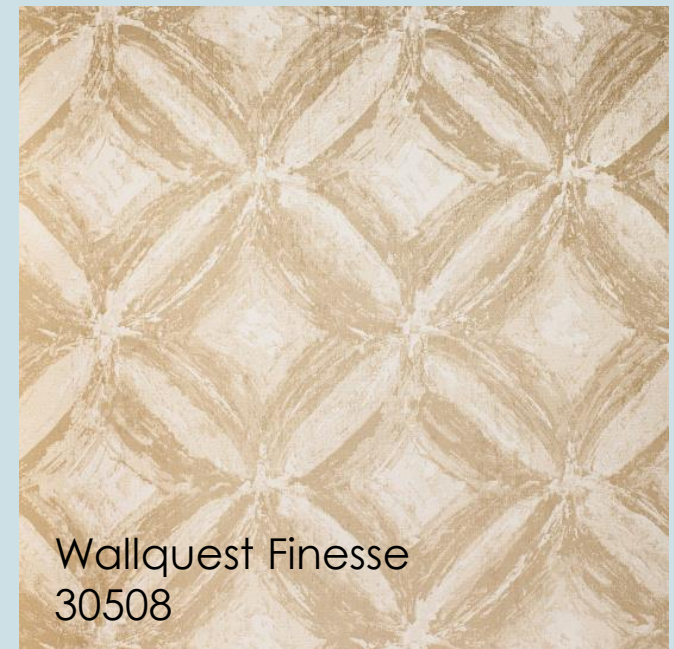

Wallquest Textile Effects  
11504

Giardini Vis a Vis  
04104

Giardini Vis a Vis  
05104

Wallquest Textile Effects  
11108

Carl Robinson Edition 14  
60500

Carl Robinson Edition 14  
61404

Studio 465 Zurich  
1821400

Studio 465 Zurich  
1821105

Aquarelle Juno  
96514

Magnolia Home Volume 2  
1579

Wallquest Finesse  
30508

Тренд на  
роскошь

Thibaut Tone on Tone  
Resource II T531

Aquarelle Brushstrokes  
1990

Oxford Street Papers Fine  
English Wallpapers Vol. I  
ARTP 04